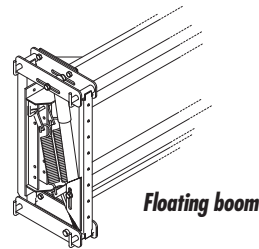

Features

- Compact Boom: Overall sprayer length (from sprayer frame of boom) is very close and compact for better weight distribution of the entire sprayer.
- Boom is standard with auto-level and shock & spring flotation system.
- Reinforced hinges for spraying at faster speeds and through rougher field conditions.
- Heavy duty boom latches at folding joints.
- Boom wings and wing extensions are constructed of 1 1/4" heavy wall tubing.
- Spring loaded breakaway. Simple maintenance. Easy to reach grease zerks. Fewer moving parts.
- Rear fold boom, all horizontal folding hinges. Less chance of chemical exposure than booms that fold vertically.
- All booms are available with 3/4" high volume plumbing and TeeJet® drip free diaphragm check nozzles with stainless steel boom and hose clamps spaced at 20".
- Transport width 45' booms: 11'
- Transport width 60' boom: 13' 10"