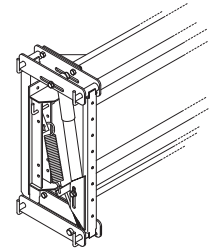

Optional DBFT floating boom

NOTE: Booms are unassembled. Factory setup is available.

NOTE: Demco flotation mechanism (DBFT) is recommended for truss boom.

HOW TO ORDER 1. Select **Boom** 2. Review Optional **Accessories**

Boom

28' Truss Boom without Plumbing	DB28B	255 lbs.	$1,232.00
30' Truss Boom without Plumbing	DB30B	272 lbs.	$1,387.00
40' Truss Boom without Plumbing	DB40B	293 lbs.	$1,663.00
45' Truss Boom without Plumbing	DB45B	305 lbs.	$1,808.00
28' Truss Boom with TeeJet® Drip Free Plumbing (17 nozzles)	DB28DF	280 lbs.	$1,646.00
30' Truss Boom with TeeJet® Drip Free Plumbing (19 nozzles)	DB30DF	281 lbs.	$1,869.00
40' Truss Boom with TeeJet® Drip Free Plumbing (25 nozzles)	DB40DF	320 lbs.	$2,230.00
45' Truss Boom with TeeJet® Drip Free Plumbing (27 nozzles)	DB45DF	322 lbs.	$2,412.00

Accessories

Order Spray Tips separately (see Components section)

3-POINT Mounting Kit

Mounting Brackets to attach Boom to a tractor's 3-point hitch (Category II & III) **DTB3** 145 lbs. $588.00

REAR MOUNT Mounting Kit

Mounting Brackets to attach Boom to Demco 300 thru 500 gallon Rear Mount units **9416012** 80 lbs. $279.00

TRAILER Mounting Kit

Universal Mounting Brackets to attach Boom to Trailer Frame **DB9** 85 lbs. $334.00

Factory setup **SUDB** Net $194.00

Flotation Mechanism **DBFT** 112 lbs. $780.00

Auto Boom Leveler **DBSAL** 50 lbs. $543.00

Hydraulic Height Adjuster for trailer and rear mount models (24" travel) **9428009** 190 lbs. $1,060.00

Hydraulic Boom Wing Leveling **DBHY** 26 lbs. $563.00

Wheel Assisted Boom Tip Protectors **DBTP** 27 lbs. $195.00

Fence Line Spray Kit, Electric **9428002** 5 lbs. $155.00

Fence Line Spray Kit, Manual **9428003** 5 lbs. $73.00

Convert a 28' Boom to a 30' Boom without Plumbing **DB30EXB** 14 lbs. $157.00

Convert a 28' Boom to a 40' Boom without Plumbing **DB40EXB** 37 lbs. $434.00

Convert a 28' Boom to a 45' Boom without Plumbing **DB45EXB** 37 lbs. $574.00

Convert a 28' Boom to a 30' Boom with TeeJet® Plumbing **DB30EXDF** 17 lbs. $221.00

Convert a 28' Boom to a 40' Boom with TeeJet® Plumbing **DB40EXDF** 47 lbs. $583.00

Convert a 28' Boom to a 45' Boom with TeeJet® Plumbing **DB45EXDF** 52 lbs. $764.00