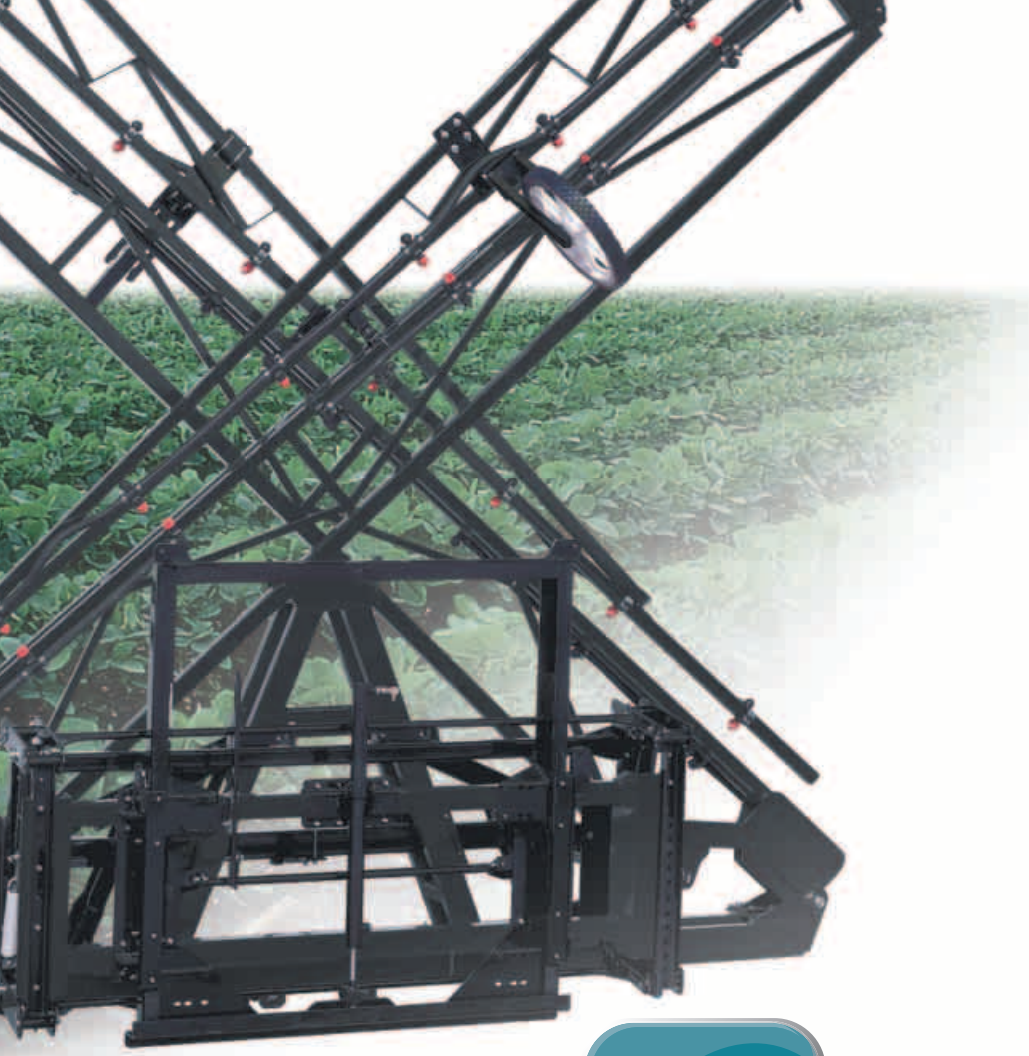

# Booms

80", 12' & 18' Lawn & Garden Booms

21', 28', 30' & 40' Truss-T Booms

28', 30', 40' & 45' Truss Booms

45' & 60' Manual Fold Booms

45' & 60' Hydraulic Booms

# 80", 12' & 18' Booms

12' Four nozzle boom  
80" Two nozzle boom

# 21', 28', 30' & 40' Truss-T Booms

## Features

- Designed to meet the requirements of small acreage spraying.
- Vertical and horizontal breakaway minimizes needless wear and tear. Eliminates the lashing associated with a chain boom.
- All hose is 1/2" EPDM chemical resistant rubber.
- Demco's Truss-T booms are available on 150, 200 & 300 gallon trailer sprayers and 60, 80, 150 & 200 gallon rear mounts.