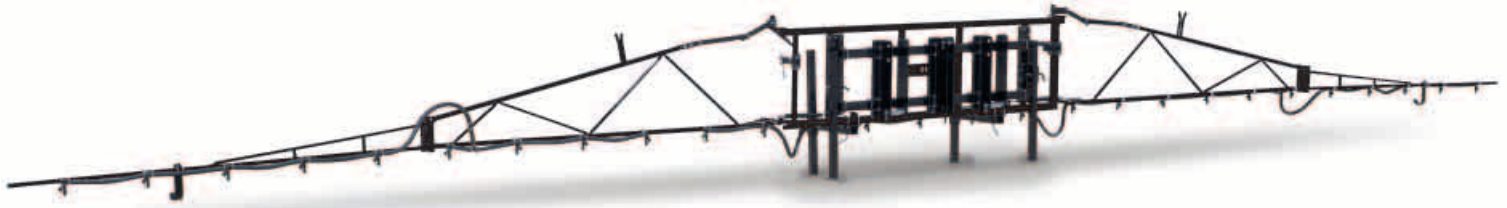

28', 30', 40' & 45' Truss Booms

DTB series

Features

- Heavy duty truss framework eliminates boom wing lashing.
- The boom is made of 1 1/4" heavy wall tubing and 1" tubing on the wing extensions.
- Vertical and horizontal breakaway on the boom wings.
- Boom neatly folds to the rear for 10' transport width.
- All booms are available with 3/4" high volume plumbing and TeeJet® drip free diaphragm check nozzles with stainless steel boom and hose clamps spaced at 20".
- Skids on both ends of boom to protect tips. Wheel assisted tip protectors are optional.
- Feeder lines not included.

NOTE: Booms are unassembled. Factory setup is available.

NOTE: Demco flotation mechanism (DBFT) is recommended for truss boom.

HOW TO ORDER 1. Select **Boom** 2. Review Optional **Accessories**

Boom

28' Truss Boom without Plumbing	DB28B	255 lbs.	$1,232.00
30' Truss Boom without Plumbing	DB30B	272 lbs.	$1,387.00
40' Truss Boom without Plumbing	DB40B	293 lbs.	$1,663.00
45' Truss Boom without Plumbing	DB45B	305 lbs.	$1,808.00
28' Truss Boom with TeeJet® Drip Free Plumbing (17 nozzles)	DB28DF	280 lbs.	$1,646.00
30' Truss Boom with TeeJet® Drip Free Plumbing (19 nozzles)	DB30DF	281 lbs.	$1,869.00
40' Truss Boom with TeeJet® Drip Free Plumbing (25 nozzles)	DB40DF	320 lbs.	$2,230.00
45' Truss Boom with TeeJet® Drip Free Plumbing (27 nozzles)	DB45DF	322 lbs.	$2,412.00

Accessories

Order Spray Tips separately (see Components section)

3-POINT Mounting Kit

Mounting Brackets to attach Boom to a tractor's 3-point hitch (Category II & III) **DTB3** 145 lbs. $588.00

REAR MOUNT Mounting Kit

Mounting Brackets to attach Boom to Demco 300 thru 500 gallon Rear Mount units **9416012** 80 lbs. $279.00

TRAILER Mounting Kit

Universal Mounting Brackets to attach Boom to Trailer Frame **DB9** 85 lbs. $334.00

Factory setup **SUDB** Net $194.00

Flotation Mechanism **DBFT** 112 lbs. $780.00

Auto Boom Leveler **DBSAL** 50 lbs. $543.00

Hydraulic Height Adjuster for trailer and rear mount models (24" travel) **9428009** 190 lbs. $1,060.00

Hydraulic Boom Wing Leveling **DBHY** 26 lbs. $563.00

Wheel Assisted Boom Tip Protectors **DBTP** 27 lbs. $195.00

Fence Line Spray Kit, Electric **9428002** 5 lbs. $155.00

Fence Line Spray Kit, Manual **9428003** 5 lbs. $73.00

Convert a 28' Boom to a 30' Boom without Plumbing **DB30EXB** 14 lbs. $157.00

Convert a 28' Boom to a 40' Boom without Plumbing **DB40EXB** 37 lbs. $434.00

Convert a 28' Boom to a 45' Boom without Plumbing **DB45EXB** 37 lbs. $574.00

Convert a 28' Boom to a 30' Boom with TeeJet® Plumbing **DB30EXDF** 17 lbs. $221.00

Convert a 28' Boom to a 40' Boom with TeeJet® Plumbing **DB40EXDF** 47 lbs. $583.00

Convert a 28' Boom to a 45' Boom with TeeJet® Plumbing **DB45EXDF** 52 lbs. $764.00