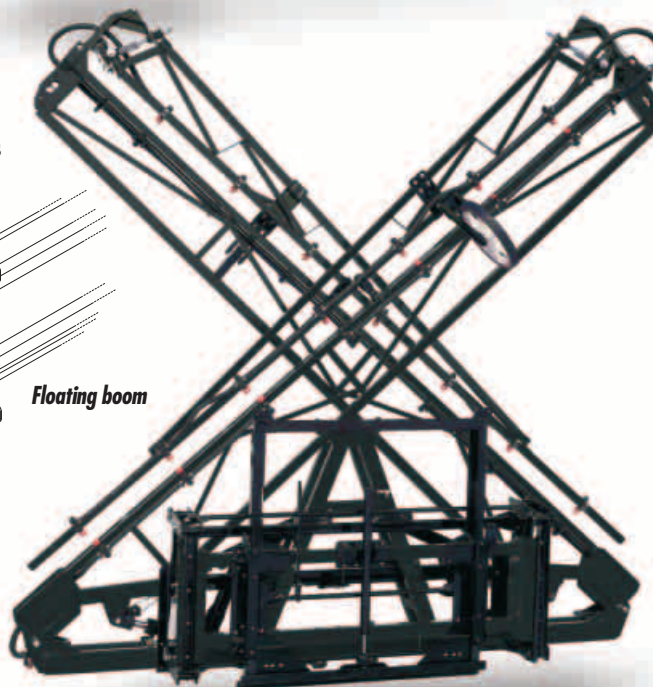

## Features

- Designed to meet the requirements of small acreage spraying.
- Vertical and horizontal breakaway minimizes needless wear and tear. Eliminates the lashing associated with a chain boom.
- All hose is 1/2" EPDM chemical resistant rubber.
- Demco's Truss-T booms are available on 150, 200 & 300 gallon trailer sprayers and 60, 80, 150 & 200 gallon rear mounts.

##### TRAILER Mounting Kit

Universal Mounting Brackets to attach Boom to Trailer Frame Units .....	<b>DHB9</b>	85 lbs.	\$111.00
Factory setup .....	<b>SUDFB</b>		Net \$355.00
Hydraulic Height Adjuster for trailer and rear mount models (24" travel) .....	<b>9428009</b>	190 lbs.	\$1,060.00
Hydraulic Boom Leveling (for manual fold booms) .....	<b>DFHY</b>	28 lbs.	\$641.00
Wheel Assisted Boom Tip Protectors .....	<b>DFBTP</b>	27 lbs.	\$195.00
Fence Line Spray Kit, Electric .....	<b>9428002</b>	5 lbs.	\$155.00
Fence Line Spray Kit, Manual .....	<b>9428003</b>	5 lbs.	\$73.00

# 45' & 60' Hydraulic X-fold booms

## Features

- The hydraulic X-fold boom requires two sets of remote outlets and has auto level ride and shock-spring flotation.
- Spring loaded cable ride for cushioning and less swing.
- Hydraulic boom wing leveling.
- Wings fold independently.
- Outer wing breakaway.
- Easy access to 3-point pins and hydraulic hookups.
- Available in three versions: 3-point tractor mount, trailer mount or rear mounted tank unit.
- Transport width: 10' 8"
- Transport height: 11' 9" (at a 20" spraying height)
- All booms are available with 3/4" high volume plumbing and TeeJet® drip free diaphragm check nozzles with stainless steel boom and hose clamps spaced at 20".
- Trailer mounts include hydraulic height adjuster (24" travel).