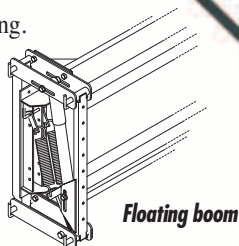

## Features

- Designed to meet the requirements of small acreage spraying.
- Vertical and horizontal breakaway minimizes needless wear and tear. Eliminates the lashing associated with a chain boom.
- All hose is 1/2" EPDM chemical resistant rubber.
- Demco's Truss-T booms are available on 150, 200 & 300 gallon trailer sprayers and 60, 80, 150 & 200 gallon rear mounts.

##### TRAILER Mounting Kit

Universal Mounting Brackets to attach Boom to Trailer Frame Units .....	<b>DHB9</b>	85 lbs.	\$111.00
Factory setup .....	<b>SUDFB</b>		Net \$355.00
Hydraulic Height Adjuster for trailer and rear mount models (24" travel) .....	<b>9428009</b>	190 lbs.	\$1,060.00
Hydraulic Boom Leveling (for manual fold booms) .....	<b>DFHY</b>	28 lbs.	\$641.00
Wheel Assisted Boom Tip Protectors .....	<b>DFBTP</b>	27 lbs.	\$195.00
Fence Line Spray Kit, Electric .....	<b>9428002</b>	5 lbs.	\$155.00
Fence Line Spray Kit, Manual .....	<b>9428003</b>	5 lbs.	\$73.00

## Features

- The hydraulic X-fold boom requires two sets of remote outlets and has auto level ride and shock-spring flotation.
- Spring loaded cable ride for cushioning and less swing.
- Hydraulic boom wing leveling.
- Wings fold independently.
- Outer wing breakaway.
- Easy access to 3-point pins and hydraulic hookups.
- Available in three versions: 3-point tractor mount, trailer mount or rear mounted tank unit.
- Transport width: 10' 8"
- Transport height: 11' 9" (at a 20" spraying height)
- All booms are available with 3/4" high volume plumbing and TeeJet® drip free diaphragm check nozzles with stainless steel boom and hose clamps spaced at 20".
- Trailer mounts include hydraulic height adjuster (24" travel).